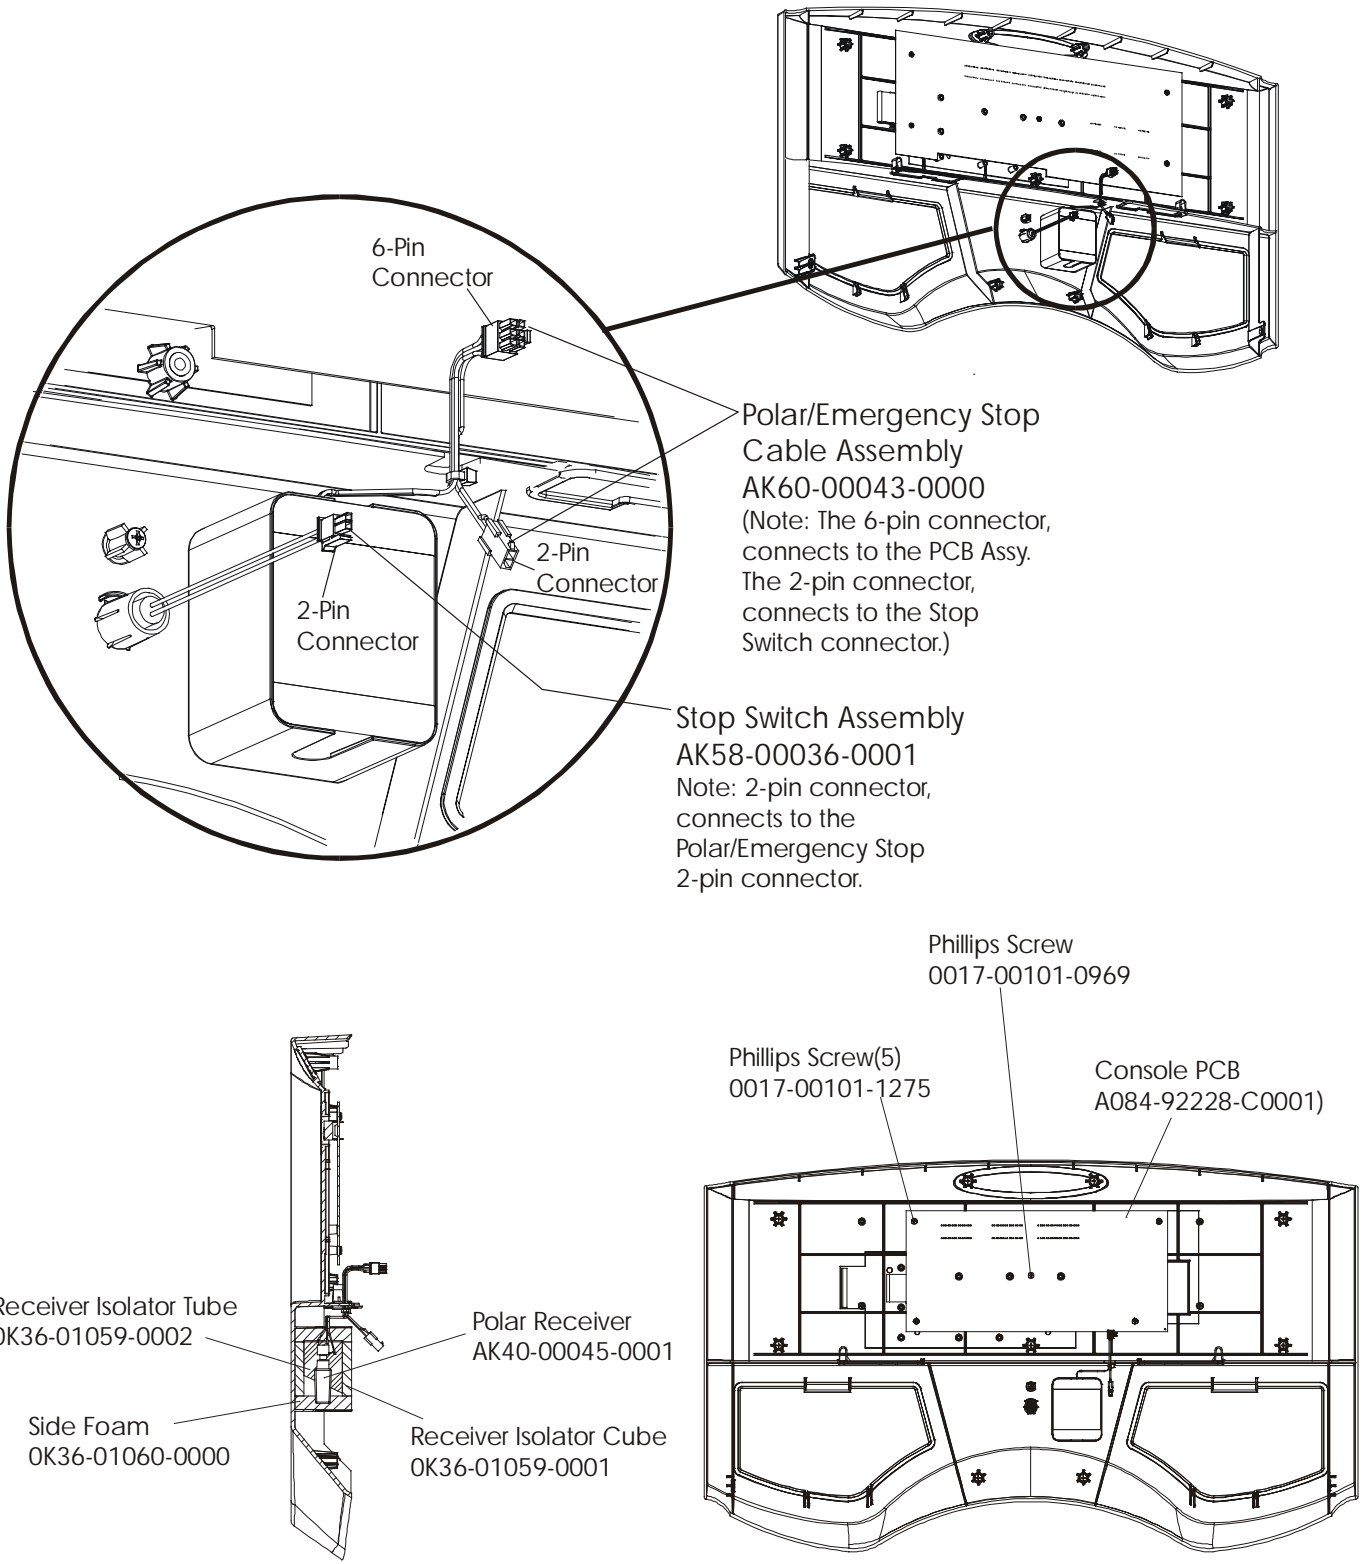

Console Assembly (2 of 3)

Console Front w/o Overlay
AK60-00013-00SC

Left Wire Cover
OK60-01041-0001

Right Wire Cover
OK60-01041-0002

Rear Decal
OK58-01129-0000

Phillips Screw(9)
0017-00101-1288

Console Assembly (3 of 3)

Motor Cover, Leveler, and End Caps

ERGO Bar and Upright Assembly

Accessory Trays

Belt, Deck, and Rollers

Lifesprings & Anti-Static Tinsel

Lift Frame Assembly

Wheel Assembly
0K60-01020-0000
Cap
0K60-01092-0000
Cotter Pin
0017-00007-0208
Clevis Pin
0017-00007-0271

Washer(2)
0017-00104-0334

Rear Roller
Adjusting Bolt(2)
0017-00101-1714

DC Controller and ON/OFF Switch

GK60-00002-0005 KIT:SERV;MTR-CTRL;200-240 T9i

T9-0101-01	T9i.ENG/MET.230/50.CON.E	T9-0104-01	T9i.ENG/MET.240V+. CON
T9-0102-01	T9i.ENG/MET.240/50.U.K	T9-0201-01	T9i.GER/MET.230/50.CON