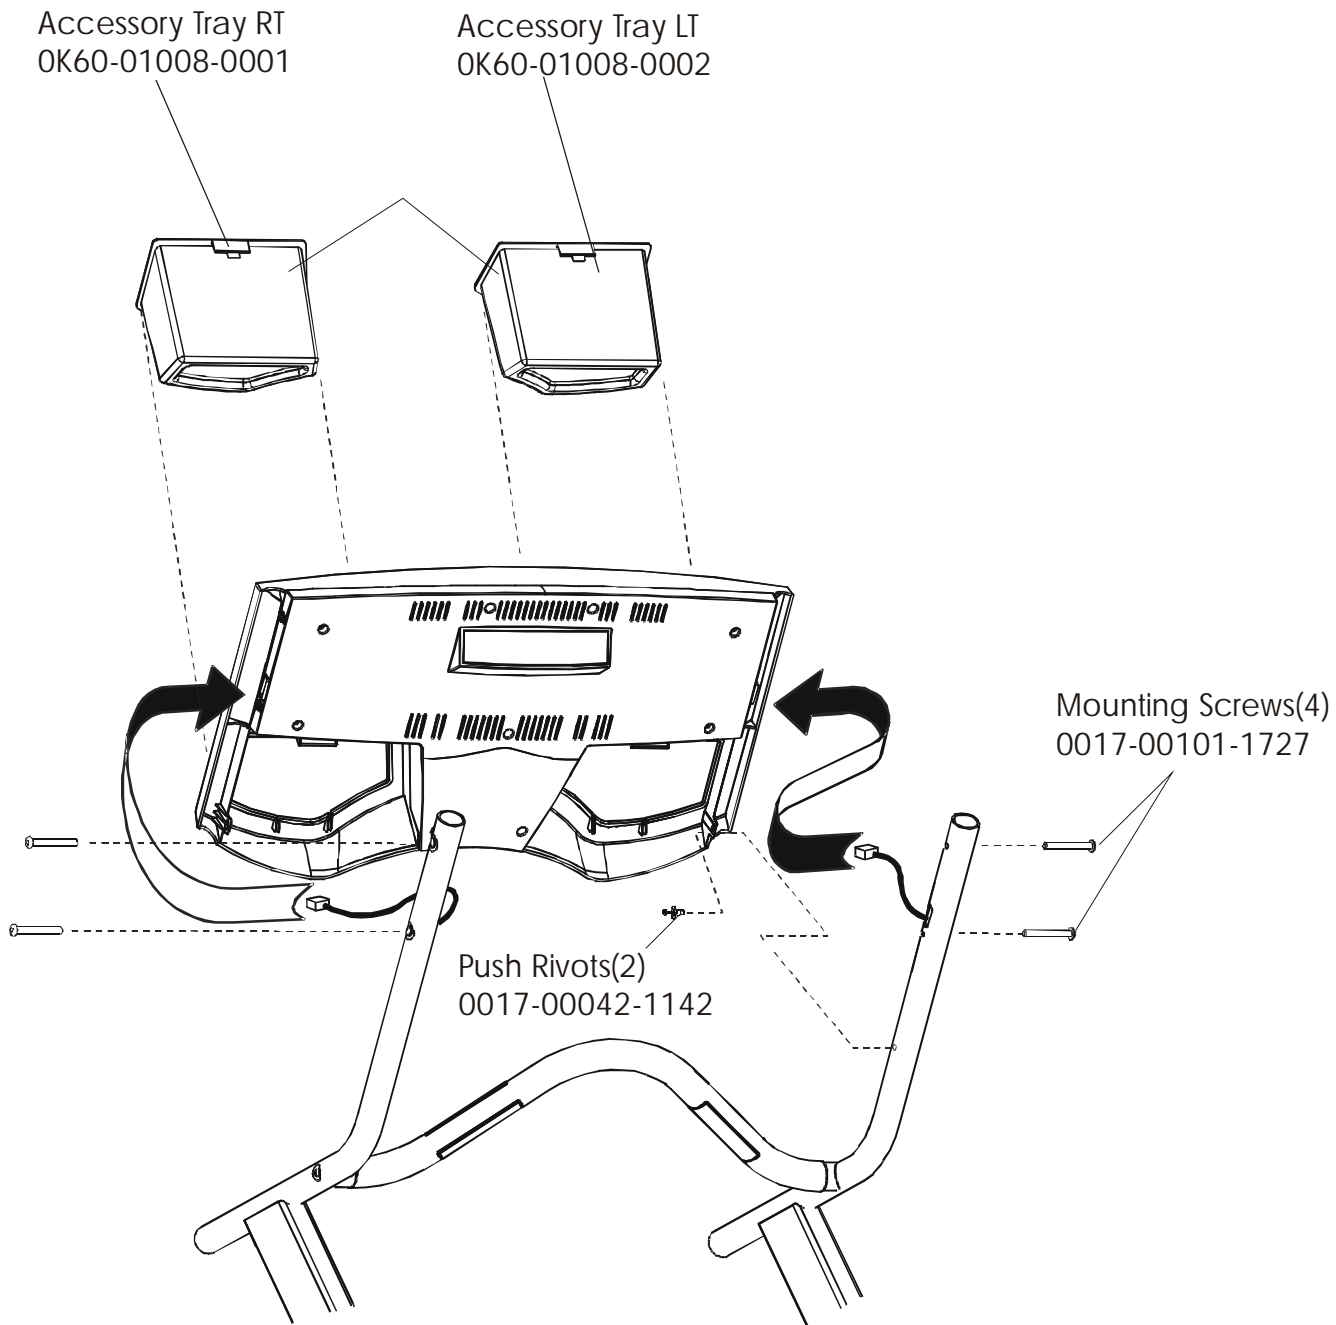

General Assembly

Operation Manual TR90/85	M051- 00K20-A371
Service Manual TR90/85/T9i	M051-00K60-A013

Console Assembly (1 of 3)

TR9i Console Assembly		TR9i Overlay Bezel	
AK60-00016-0001	Eng/Met	AK60-00013-0001	Eng/Met
AK60-00016-0003	Ger/Met	AK60-00013-0003	Ger/Met
AK60-00016-0004	Spn/Met	AK60-00013-0004	Spn/Met
AK60-00016-0006	Jap/Met	AK60-00013-0006	Jap/Met
AK60-00016-0007	Frn/Met	AK60-00013-0007	Frn/Met
AK60-00016-0008	Itl/Met	AK60-00013-0008	Itl/Met
AK60-00016-0009	Dut/Met	AK60-00013-0009	Dut/Met
AK60-00016-0010	Por/Met	AK60-00013-0010	Por/Met

Console Assembly (2 of 3)

Console Front w/o Overlay
AK60-00013-00SC

Left Wire Cover
OK60-01041-0001

Right Wire Cover
OK60-01041-0002

Rear Decal
OK58-01129-0000

Phillips Screw(9)
0017-00101-1288

Console Assembly (3 of 3)

Motor Cover, Leveler, and End Caps

ERGO Bar and Upright Assembly

Accessory Trays

Belt, Deck, and Rollers

Lifesprings & Anti-Static Tinsel

Lift Frame Assembly

Wheel Assembly
0K60-01020-0000
Cap
0K60-01092-0000
Cotter Pin
0017-00007-0208
Clevis Pin
0017-00007-0271

Washer(2)
0017-00104-0334

Rear Roller
Adjusting Bolt(2)
0017-00101-1714

DC Controller and ON/OFF Switch

GK60-00002-0005 KIT:SERV;MTR-CTRL;200-240 T9i

T9-0101-01	T9i.ENG/MET.230/50.CON.E	T9-0104-01	T9i.ENG/MET.240V+. CON
T9-0102-01	T9i.ENG/MET.240/50.U.K	T9-0201-01	T9i.GER/MET.230/50.CON