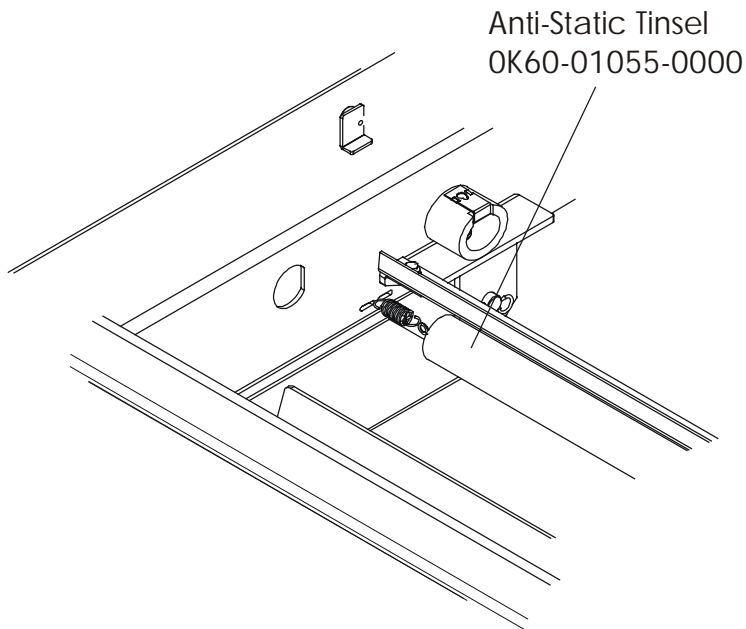

Motor Cover, Leveler, and End Caps

ERGO Bar and Upright Assembly

Accessory Trays

Belt, Deck, and Rollers

Lifesprings & Anti-Static Tinsel

Lift Frame Assembly

Wheel Assembly
0K60-01020-0000
Cap
0K60-01092-0000
Cotter Pin
0017-00007-0208
Clevis Pin
0017-00007-0271