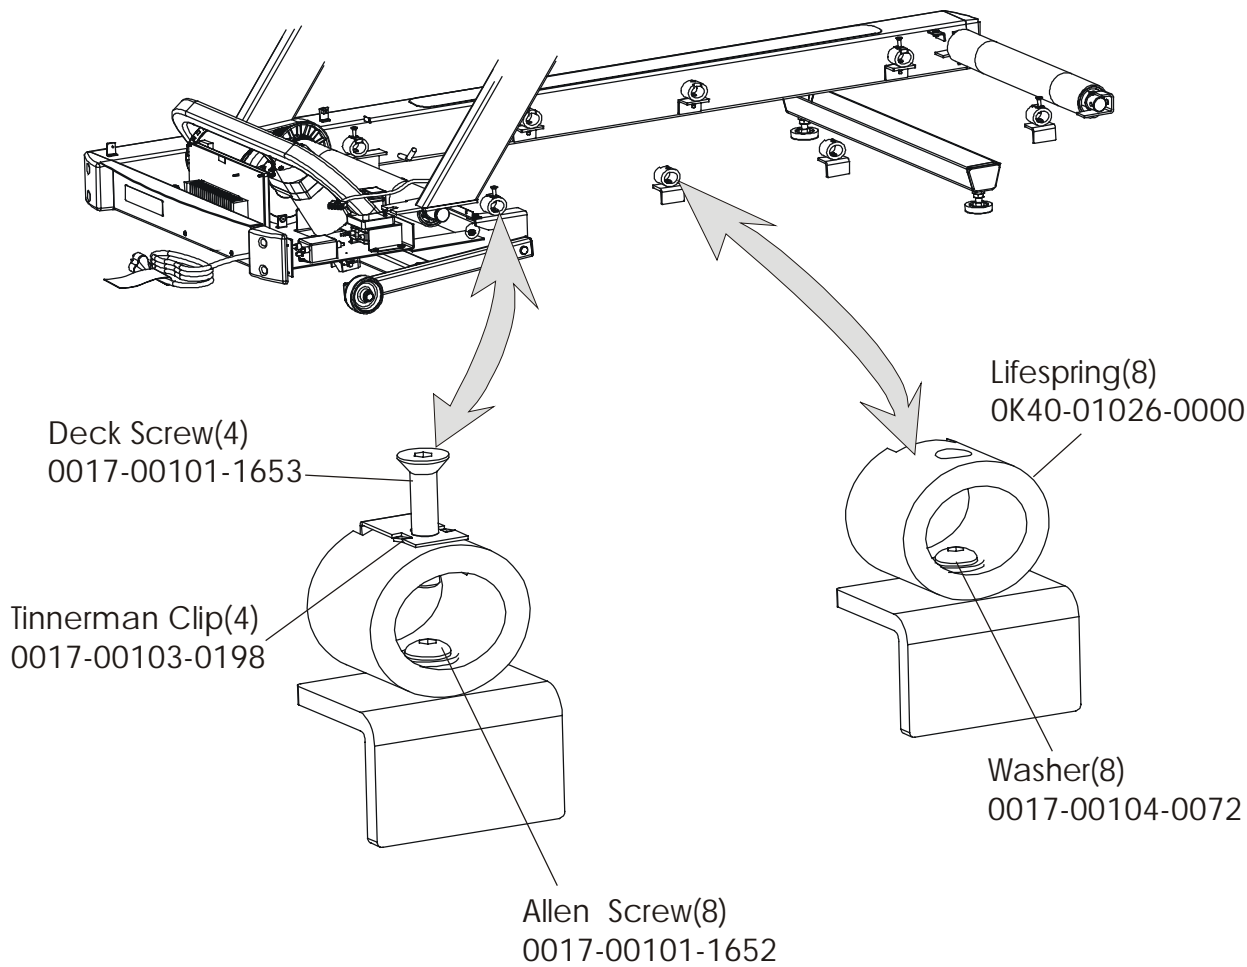

Console Assembly (2 of 3)

Console Front w/o Overlay
AK60-00013-00SC

Left Wire Cover
OK60-01041-0001

Right Wire Cover
OK60-01041-0002

Rear Decal
OK58-01129-0000

Phillips Screw(9)
0017-00101-1288

Console Assembly (3 of 3)

Motor Cover, Leveler, and End Caps

ERGO Bar and Upright Assembly

Accessory Trays

Belt, Deck, and Rollers

Lifesprings & Anti-Static Tinsel

Lift Frame Assembly

Wheel Assembly
0K60-01020-0000
Cap
0K60-01092-0000
Cotter Pin
0017-00007-0208
Clevis Pin
0017-00007-0271

Washer(2)
0017-00104-0334

Rear Roller
Adjusting Bolt(2)
0017-00101-1714

DC Controller and ON/OFF Switch

GK60-00002-0005 KIT:SERV;MTR-CTRL;200-240 T9i

T9-0101-01	T9i.ENG/MET.230/50.CON.E	T9-0104-01	T9i.ENG/MET.240V+. CON
T9-0102-01	T9i.ENG/MET.240/50.U.K	T9-0201-01	T9i.GER/MET.230/50.CON