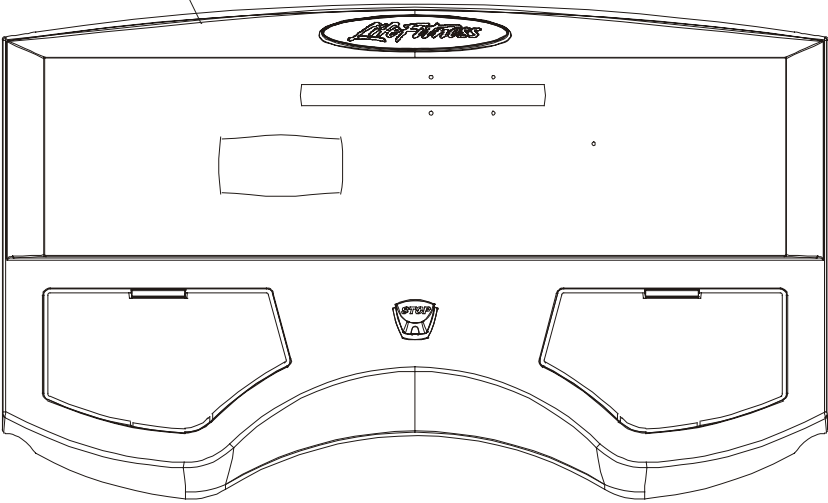

Console Assembly (2 of 3)

Console Front w/o Overlay
AK60-00013-00SC

Left Wire Cover
OK60-01041-0001

Right Wire Cover
OK60-01041-0002

Rear Decal
OK58-01129-0000

Phillips Screw(9)
0017-00101-1288

Console Assembly (3 of 3)

Motor Cover, Leveler, and End Caps

ERGO Bar and Upright Assembly

Accessory Trays

Belt, Deck, and Rollers

Lifesprings & Anti-Static Tinsel

Lift Frame Assembly

Wheel Assembly
0K60-01020-0000
Cap
0K60-01092-0000
Cotter Pin
0017-00007-0208
Clevis Pin
0017-00007-0271