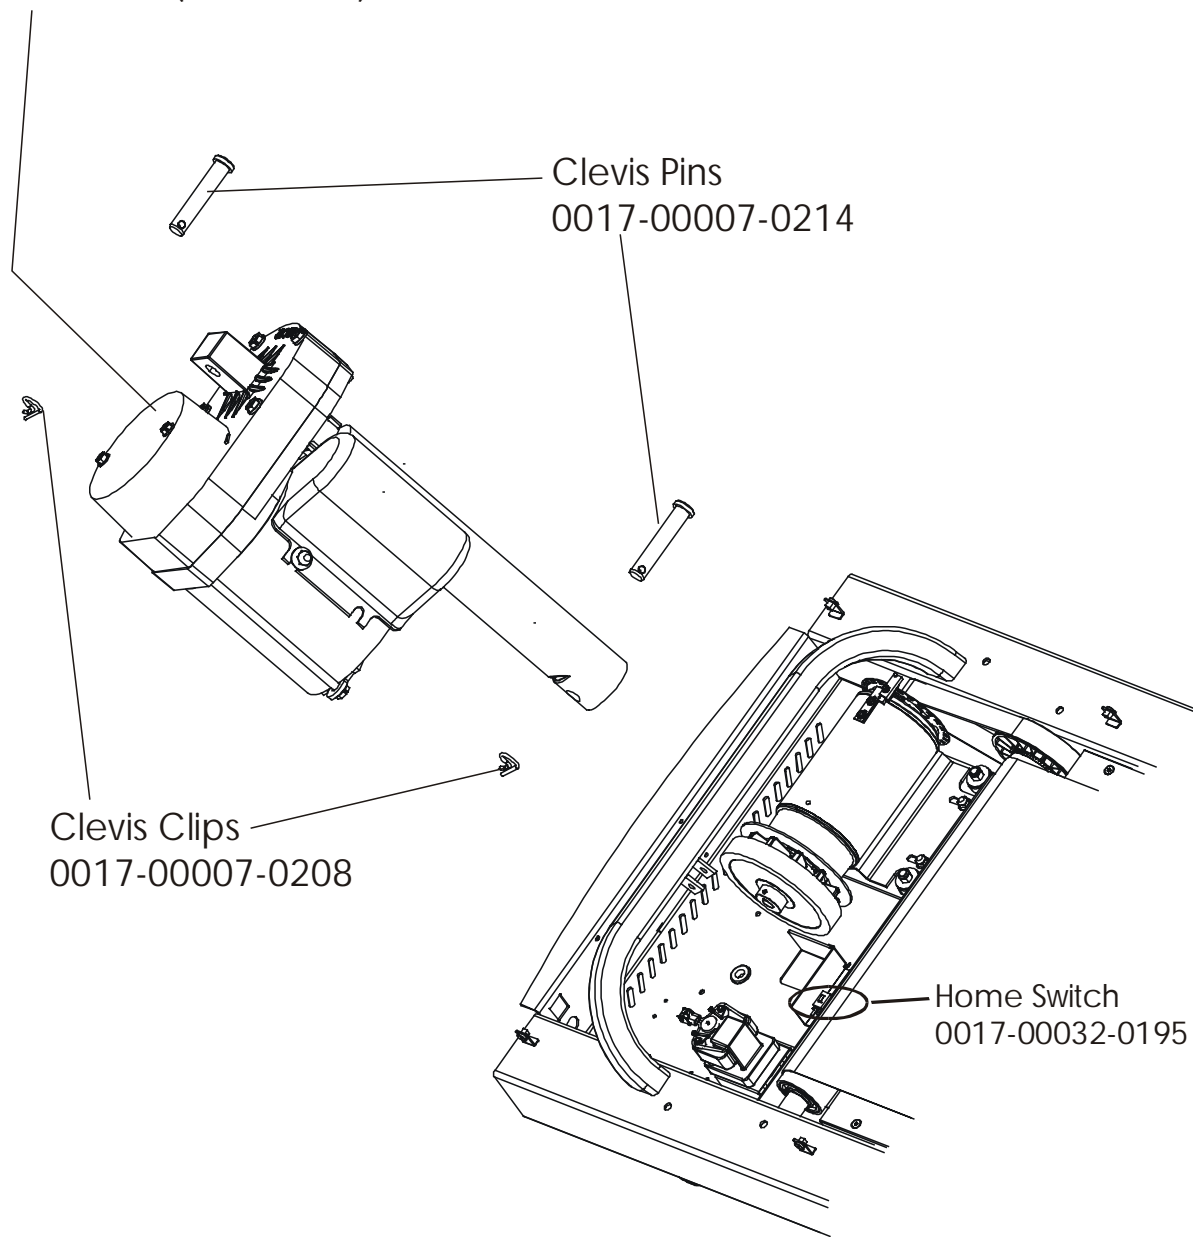

Lift Motor and Home Switch

Lift Motor

OK60-01094-0000 (120v)

OK60-01166-0000(220v/60Hz)