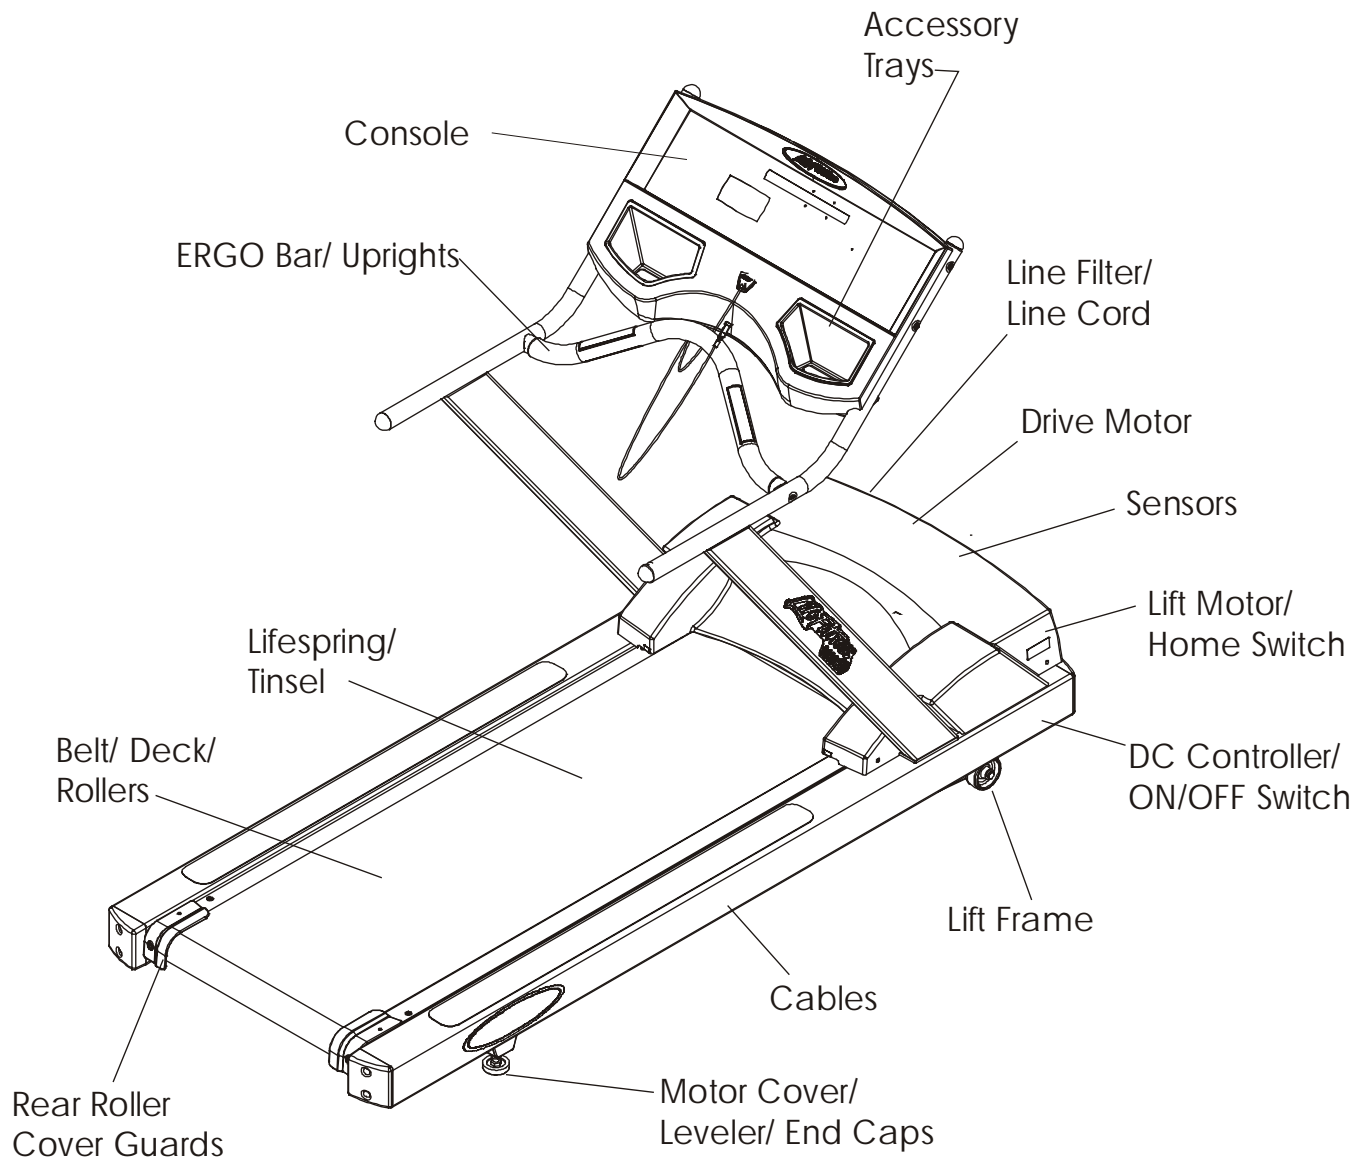

General Assembly

Operation Manual TR90/85	M051- 00K20-A371
Service Manual TR90/85/T9i	M051-00K60-A013

Console Assembly (1 of 3)

TR9i Console Assembly		TR9i Overlay Bezel	
AK60-00016-0001	Eng/Met	AK60-00013-0001	Eng/Met
AK60-00016-0003	Ger/Met	AK60-00013-0003	Ger/Met
AK60-00016-0004	Spn/Met	AK60-00013-0004	Spn/Met
AK60-00016-0006	Jap/Met	AK60-00013-0006	Jap/Met
AK60-00016-0007	Frn/Met	AK60-00013-0007	Frn/Met
AK60-00016-0008	Itl/Met	AK60-00013-0008	Itl/Met
AK60-00016-0009	Dut/Met	AK60-00013-0009	Dut/Met
AK60-00016-0010	Por/Met	AK60-00013-0010	Por/Met

Console Assembly (2 of 3)

Console Front w/o Overlay
AK60-00013-00SC

Left Wire Cover
OK60-01041-0001

Right Wire Cover
OK60-01041-0002

Rear Decal
OK58-01129-0000

Phillips Screw(9)
0017-00101-1288

Console Assembly (3 of 3)

Motor Cover, Leveler, and End Caps

ERGO Bar and Upright Assembly

Accessory Trays

Belt, Deck, and Rollers

Lifesprings & Anti-Static Tinsel

Lift Frame Assembly

Wheel Assembly
0K60-01020-0000
Cap
0K60-01092-0000
Cotter Pin
0017-00007-0208
Clevis Pin
0017-00007-0271