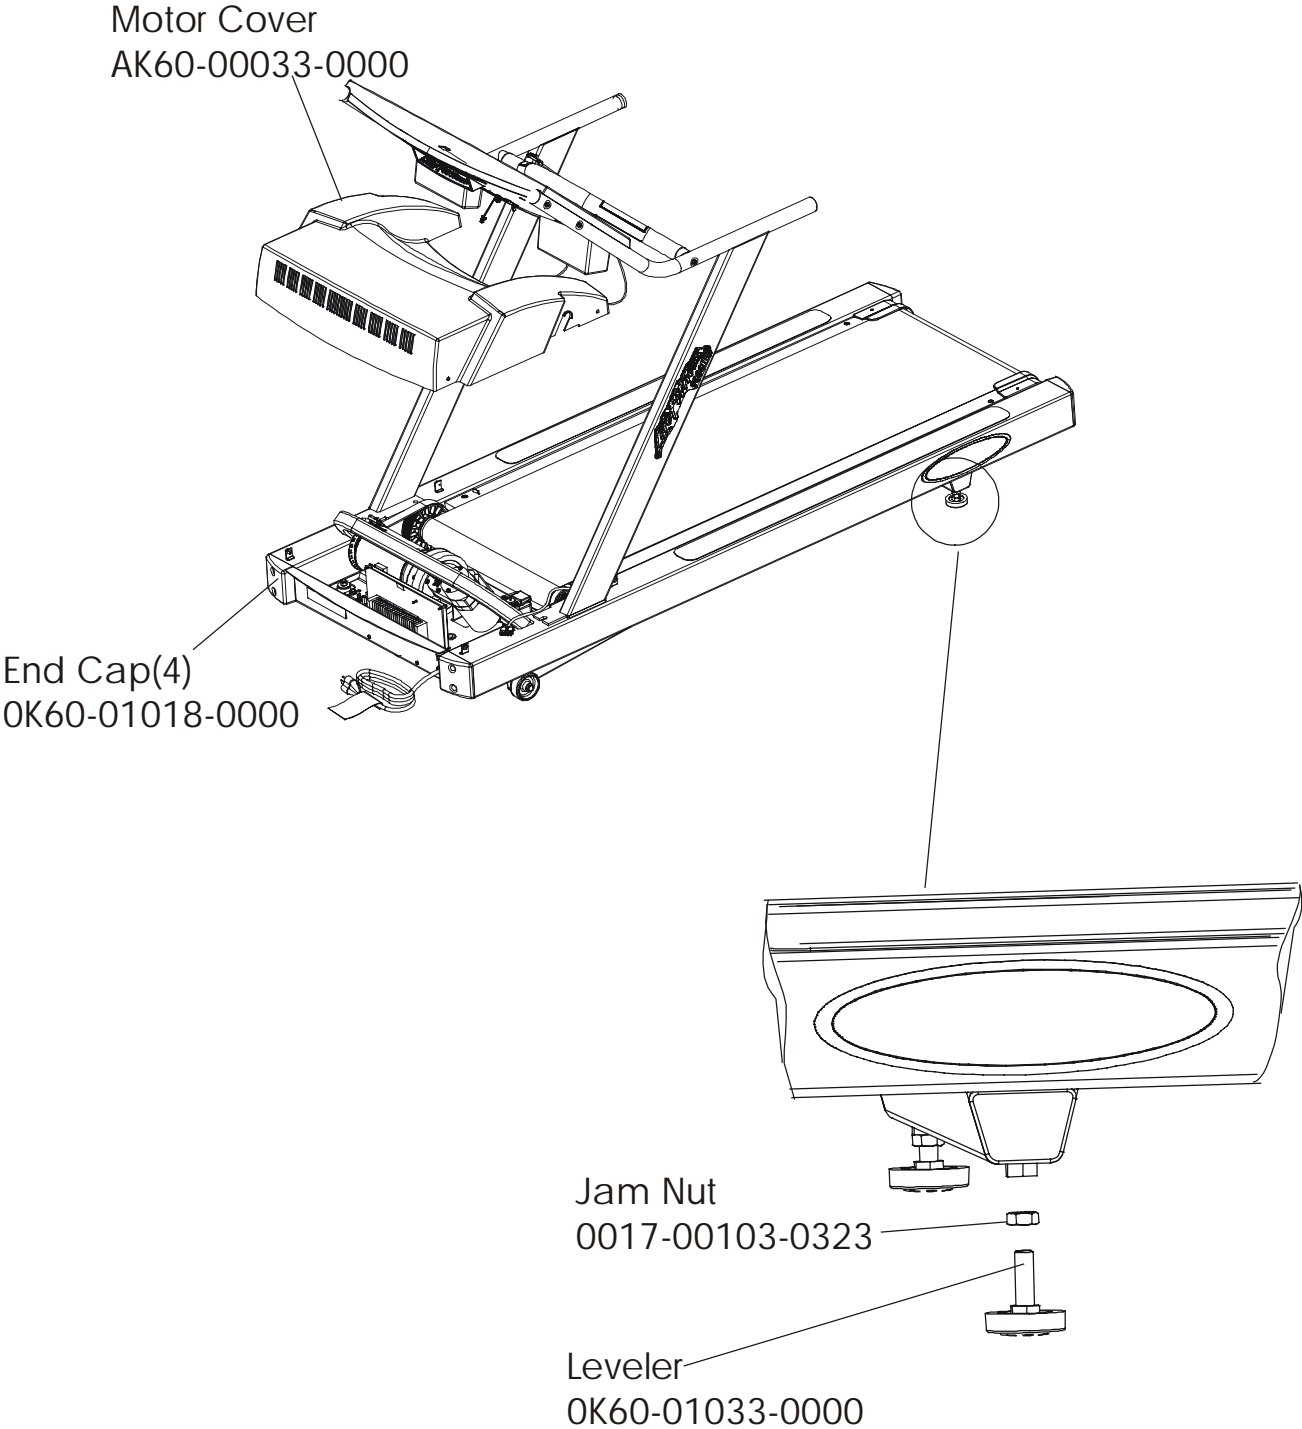

Console Assembly (2 of 3)

Console Front w/o Overlay
AK60-00013-00SC

Left Wire Cover
OK60-01041-0001

Right Wire Cover
OK60-01041-0002

Rear Decal
OK58-01129-0000

Phillips Screw(9)
0017-00101-1288

Console Assembly (3 of 3)

Motor Cover, Leveler, and End Caps

ERGO Bar and Upright Assembly

Accessory Trays

Belt, Deck, and Rollers

Lifesprings & Anti-Static Tinsel

Lift Frame Assembly

Wheel Assembly
0K60-01020-0000
Cap
0K60-01092-0000
Cotter Pin
0017-00007-0208
Clevis Pin
0017-00007-0271