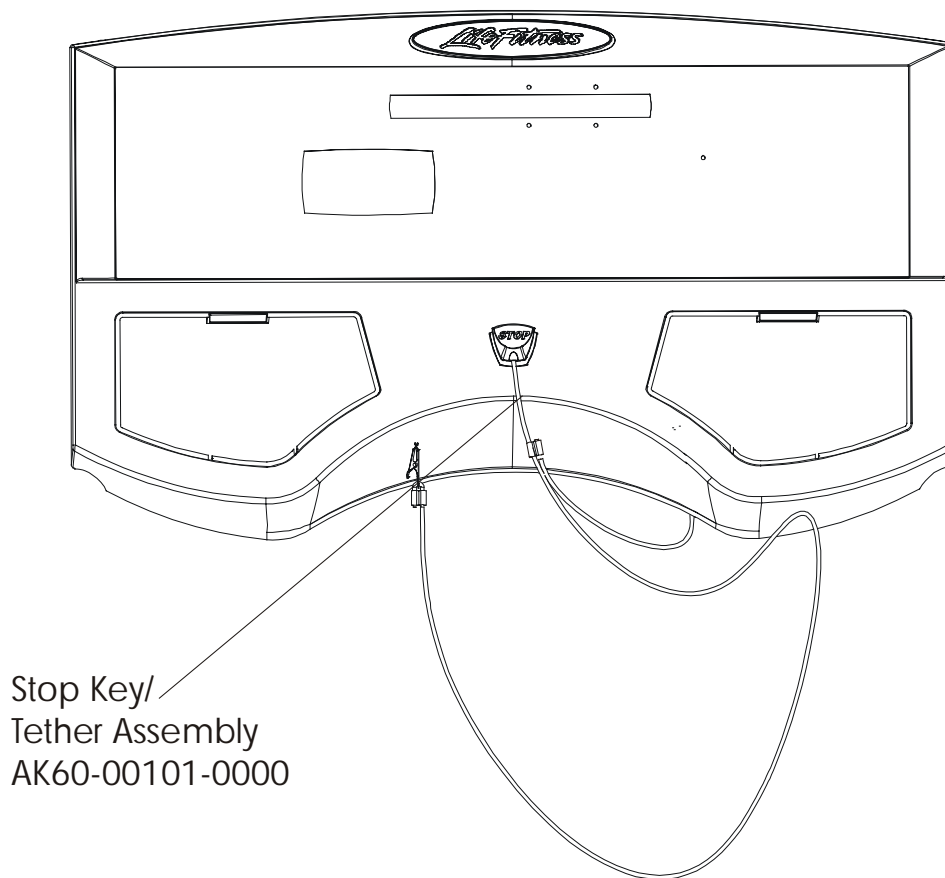

General Assembly

Operation Manual TR90/85	M051- 00K20-A371
Service Manual TR90/85/T9i	M051-00K60-A013

Console Assembly (1 of 3)

TR9i Console Assembly		TR9i Overlay Bezel	
AK60-00016-0001	Eng/Met	AK60-00013-0001	Eng/Met
AK60-00016-0003	Ger/Met	AK60-00013-0003	Ger/Met
AK60-00016-0004	Spn/Met	AK60-00013-0004	Spn/Met
AK60-00016-0006	Jap/Met	AK60-00013-0006	Jap/Met
AK60-00016-0007	Frn/Met	AK60-00013-0007	Frn/Met
AK60-00016-0008	Itl/Met	AK60-00013-0008	Itl/Met
AK60-00016-0009	Dut/Met	AK60-00013-0009	Dut/Met
AK60-00016-0010	Por/Met	AK60-00013-0010	Por/Met

Console Assembly (2 of 3)

Console Front w/o Overlay
AK60-00013-00SC

Left Wire Cover
OK60-01041-0001

Right Wire Cover
OK60-01041-0002

Rear Decal
OK58-01129-0000

Phillips Screw(9)
0017-00101-1288

Console Assembly (3 of 3)

Motor Cover, Leveler, and End Caps

ERGO Bar and Upright Assembly

Accessory Trays

Belt, Deck, and Rollers

Lifesprings & Anti-Static Tinsel

Lift Frame Assembly

Wheel Assembly
0K60-01020-0000
Cap
0K60-01092-0000
Cotter Pin
0017-00007-0208
Clevis Pin
0017-00007-0271