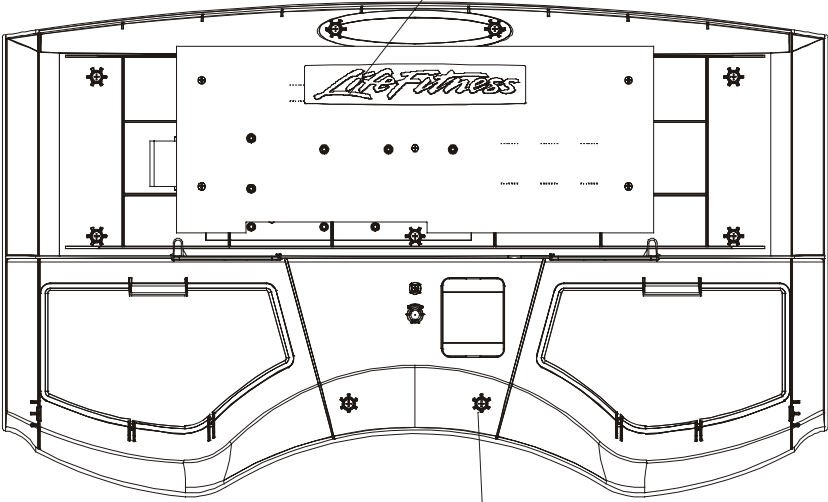

Console Assembly (2 of 3)

Console Front w/o Overlay
AK60-00013-00SC

Left Wire Cover
OK60-01041-0001

Right Wire Cover
OK60-01041-0002

Rear Decal
OK58-01129-0000

Phillips Screw(9)
0017-00101-1288

Console Assembly (3 of 3)

Motor Cover, Leveler, and End Caps

ERGO Bar and Upright Assembly

Accessory Trays

Belt, Deck, and Rollers

Lifesprings & Anti-Static Tinsel

Lift Frame Assembly

Wheel Assembly
0K60-01020-0000
Cap
0K60-01092-0000
Cotter Pin
0017-00007-0208
Clevis Pin
0017-00007-0271