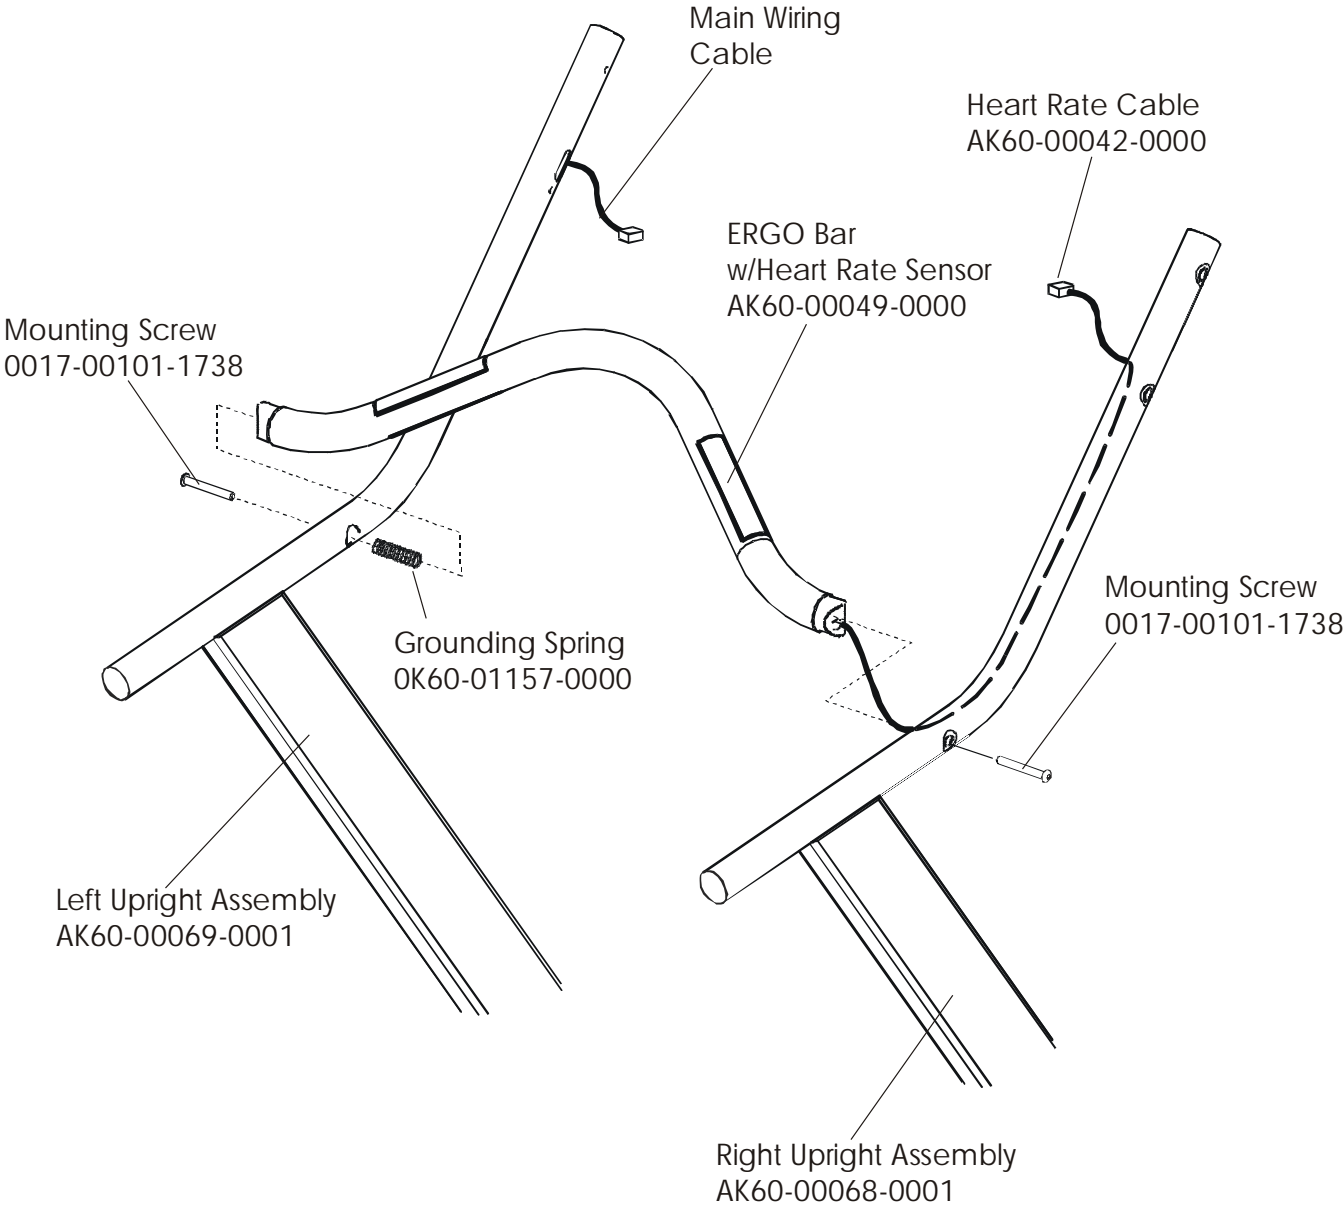

General Assembly

Operation Manual TR90/85	M051- 00K20-A371
Service Manual TR90/85/T9i	M051-00K60-A013

Console Assembly (1 of 3)

TR9i Console Assembly		TR9i Overlay Bezel	
AK60-00016-0001	Eng/Met	AK60-00013-0001	Eng/Met
AK60-00016-0003	Ger/Met	AK60-00013-0003	Ger/Met
AK60-00016-0004	Spn/Met	AK60-00013-0004	Spn/Met
AK60-00016-0006	Jap/Met	AK60-00013-0006	Jap/Met
AK60-00016-0007	Frn/Met	AK60-00013-0007	Frn/Met
AK60-00016-0008	Itl/Met	AK60-00013-0008	Itl/Met
AK60-00016-0009	Dut/Met	AK60-00013-0009	Dut/Met
AK60-00016-0010	Por/Met	AK60-00013-0010	Por/Met

Console Assembly (2 of 3)

Console Front w/o Overlay
AK60-00013-00SC

Left Wire Cover
OK60-01041-0001

Right Wire Cover
OK60-01041-0002

Rear Decal
OK58-01129-0000

Phillips Screw(9)
0017-00101-1288

Console Assembly (3 of 3)

Motor Cover, Leveler, and End Caps

ERGO Bar and Upright Assembly

Accessory Trays

Belt, Deck, and Rollers

Lifesprings & Anti-Static Tinsel

Lift Frame Assembly

Wheel Assembly
0K60-01020-0000
Cap
0K60-01092-0000
Cotter Pin
0017-00007-0208
Clevis Pin
0017-00007-0271

Washer(2)
0017-00104-0334

Rear Roller
Adjusting Bolt(2)
0017-00101-1714

DC Controller and ON/OFF Switch

GK60-00002-0005 KIT:SERV;MTR-CTRL;200-240 T9i

T9-0101-01	T9i.ENG/MET.230/50.CON.E	T9-0104-01	T9i.ENG/MET.240V+. CON
T9-0102-01	T9i.ENG/MET.240/50.U.K	T9-0201-01	T9i.GER/MET.230/50.CON