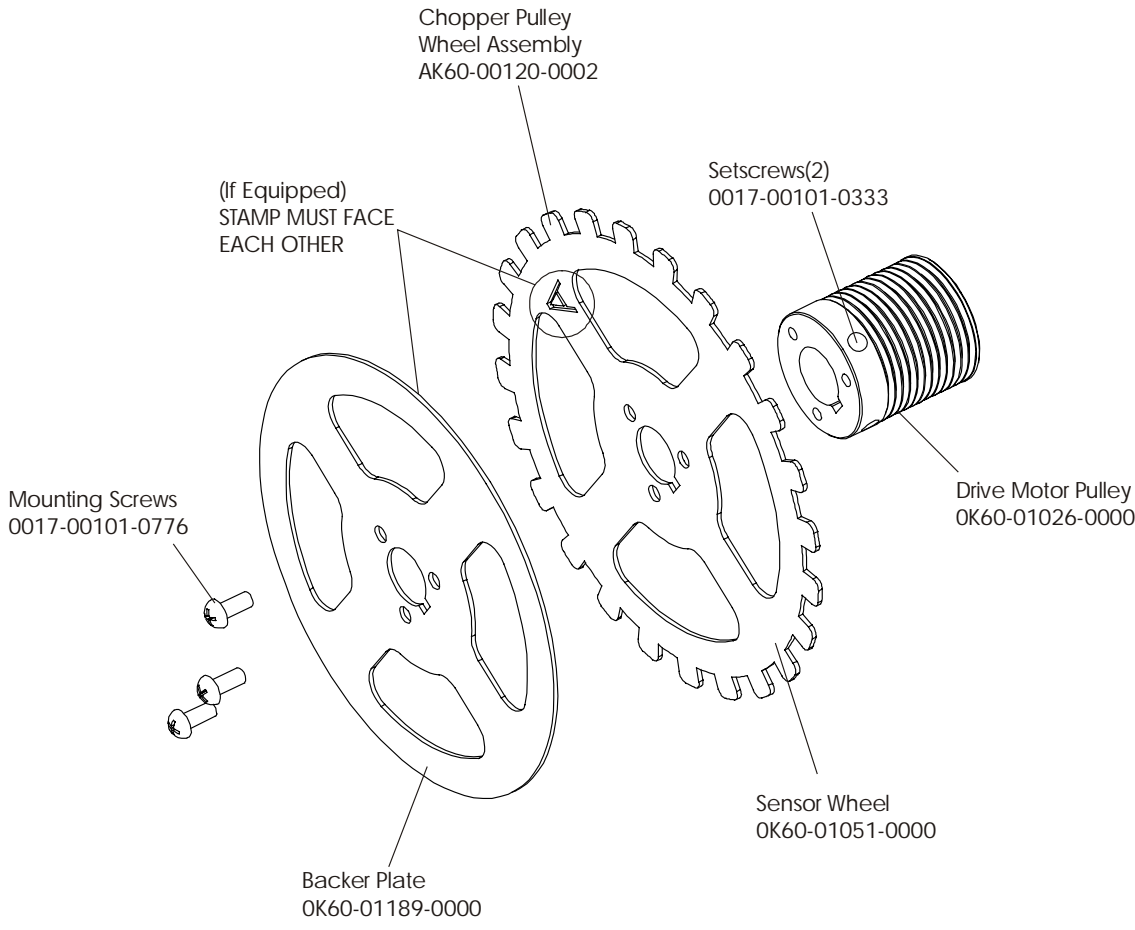

Tensioning Bolt
0017-00101-1283

Drive Belt
0K60-01025-0000

Current Limit Wires
AK60-00098-0000

Mounting Nuts(4)
0017-00103-0132

Sensors

Rear Roller Cover Guards

Rear Roller
Cover Guards LT
0K60-01085-0002

Rear Roller
Cover Guards RT
0K60-01085-0001

Washer(2)
0017-00104-0334

Rear Roller
Adjusting Bolt(2)
0017-00101-1714

DC Controller and ON/OFF Switch

GK60-00002-0005 KIT:SERV;MTR-CTRL;200-240 T9i

T9-0101-01	T9i.ENG/MET.230/50.CON.E	T9-0104-01	T9i.ENG/MET.240V+. CON
T9-0102-01	T9i.ENG/MET.240/50.U.K	T9-0201-01	T9i.GER/MET.230/50.CON