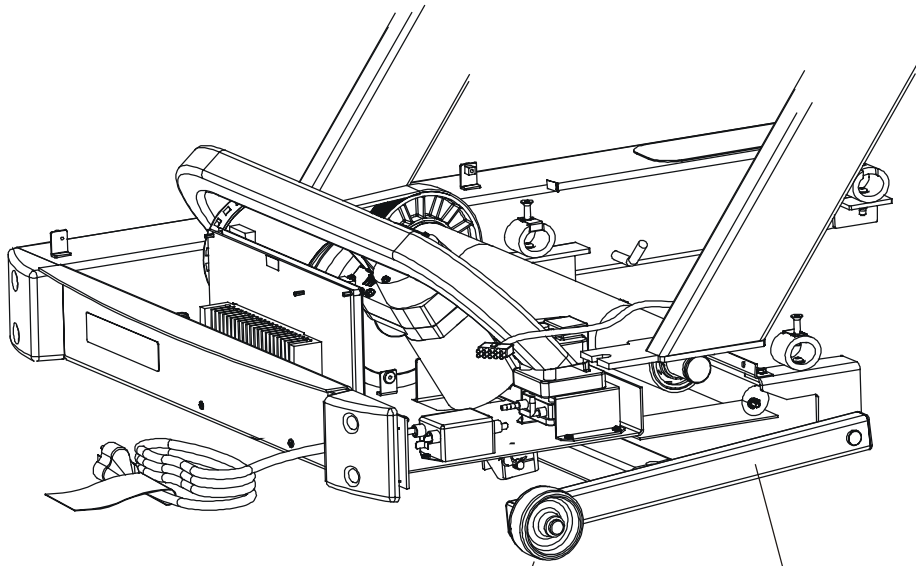

Motor Cover, Leveler, and End Caps

ERGO Bar and Upright Assembly

Accessory Trays

Belt, Deck, and Rollers

Lifesprings & Anti-Static Tinsel

Lift Frame Assembly

Wheel Assembly
0K60-01020-0000
Cap
0K60-01092-0000
Cotter Pin
0017-00007-0208
Clevis Pin
0017-00007-0271