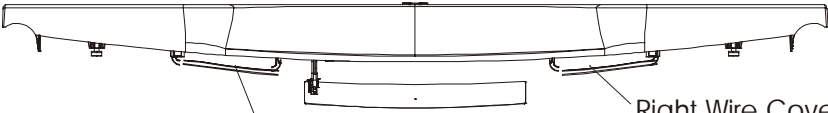

Console Assembly (2 of 3)

Console Front w/o Overlay
AK60-00013-00SC

Left Wire Cover
OK60-01041-0001

Right Wire Cover
OK60-01041-0002

Rear Decal
OK58-01129-0000

Phillips Screw(9)
0017-00101-1288

Console Assembly (3 of 3)