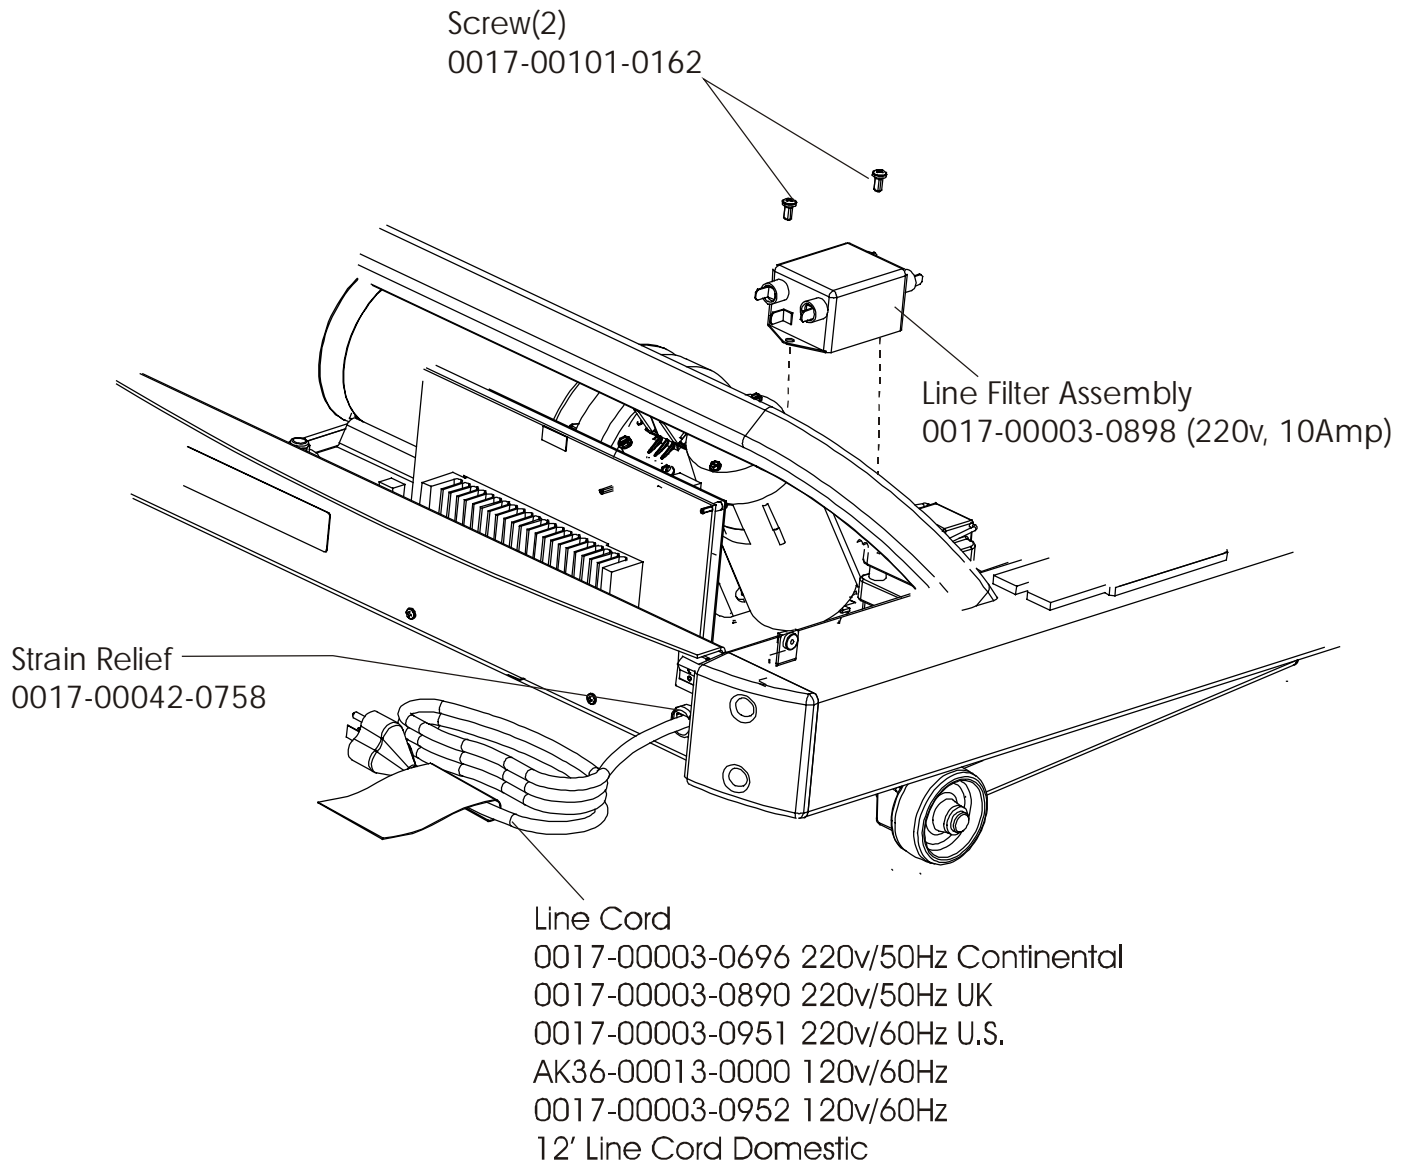

Line Filter Assembly and Line Cord