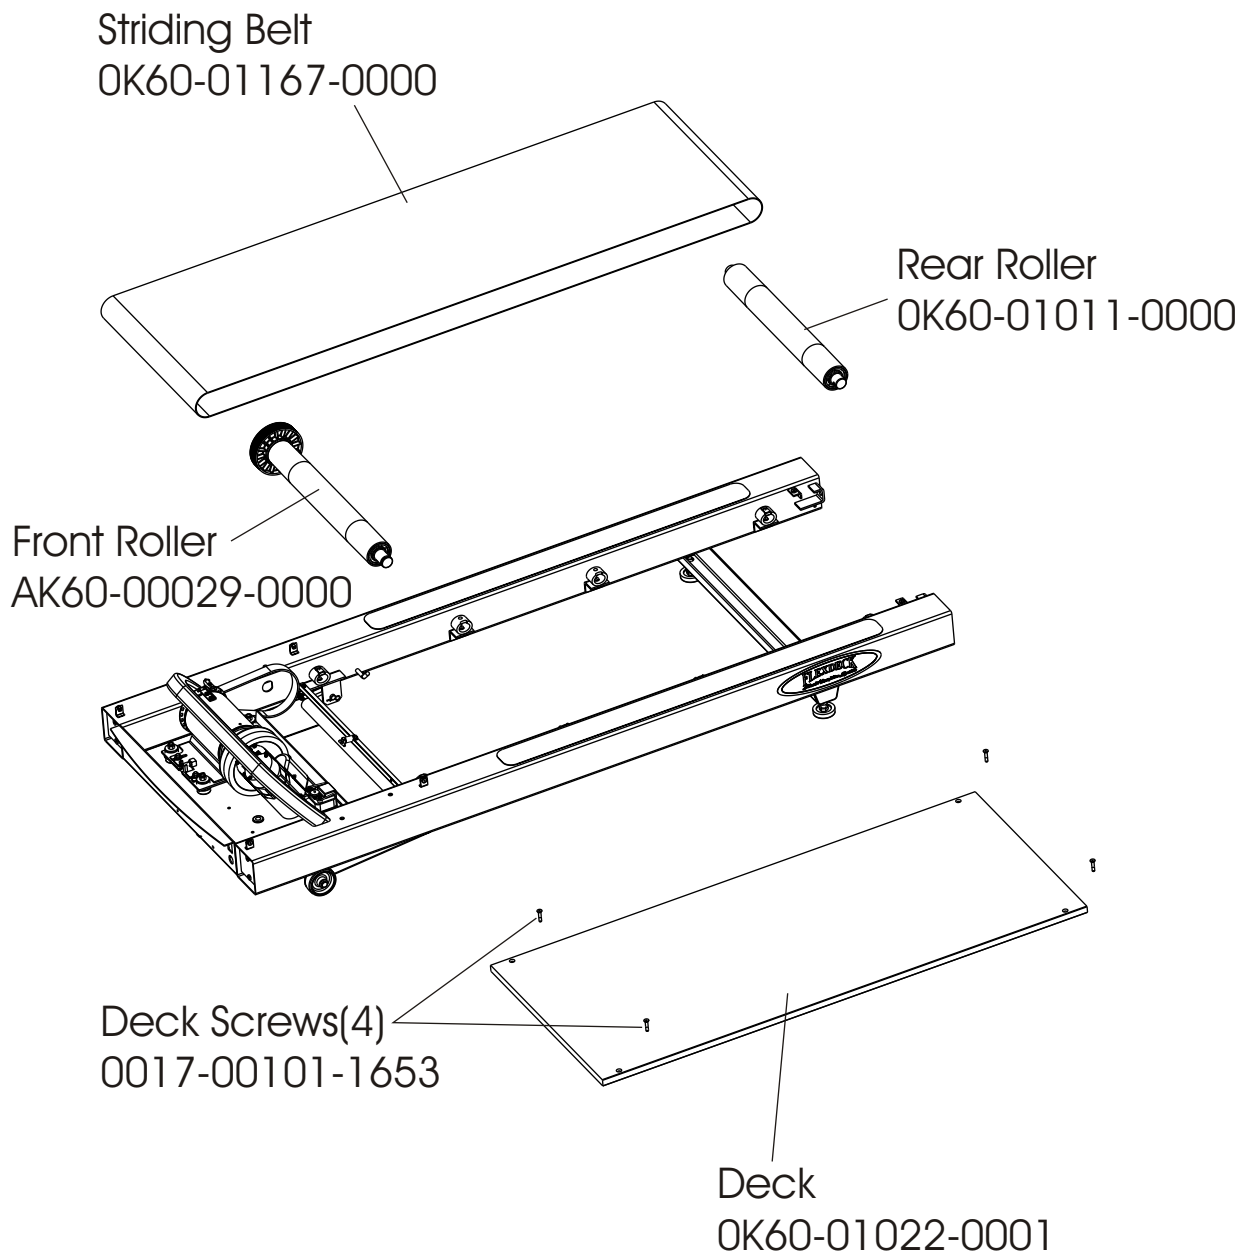

Console Assembly (2 of 3)

Console Front w/o Overlay
AK60-00013-00SC

Left Wire Cover
OK60-01041-0001

Right Wire Cover
OK60-01041-0002

Rear Decal
OK58-01129-0000

Phillips Screw(9)
0017-00101-1288

Console Assembly (3 of 3)

Motor Cover, Leveler, and End Caps

ERGO Bar and Upright Assembly

Accessory Trays

Belt, Deck, and Rollers

Lifesprings & Anti-Static Tinsel

Lift Frame Assembly

Wheel Assembly
0K60-01020-0000
Cap
0K60-01092-0000
Cotter Pin
0017-00007-0208
Clevis Pin
0017-00007-0271