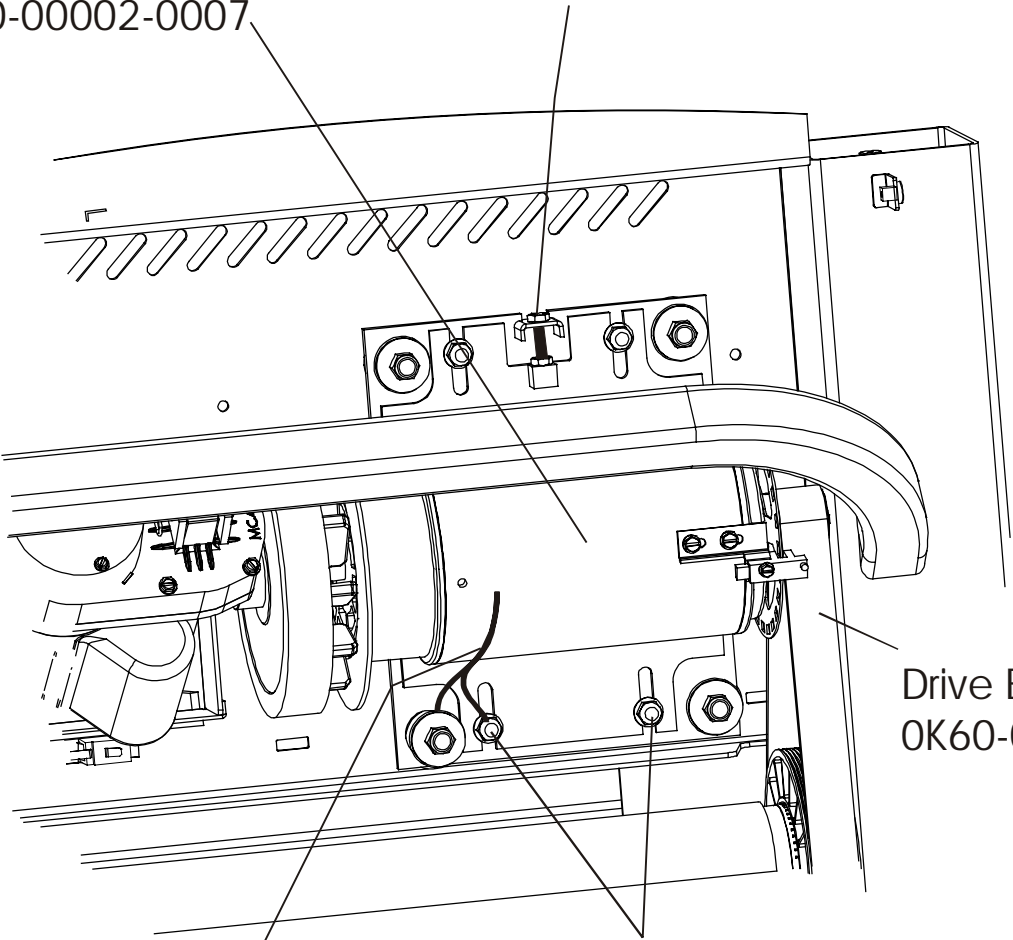

Drive Motor Assembly

Drive Motor Assembly
AK60-00081-0000
Motor Brush Kit
GK60-00002-0007

Tensioning Bolt
0017-00101-1283

Drive Belt
0K60-01025-0000

Current Limit Wires
AK60-00098-0000

Mounting Nuts(4)
0017-00103-0132